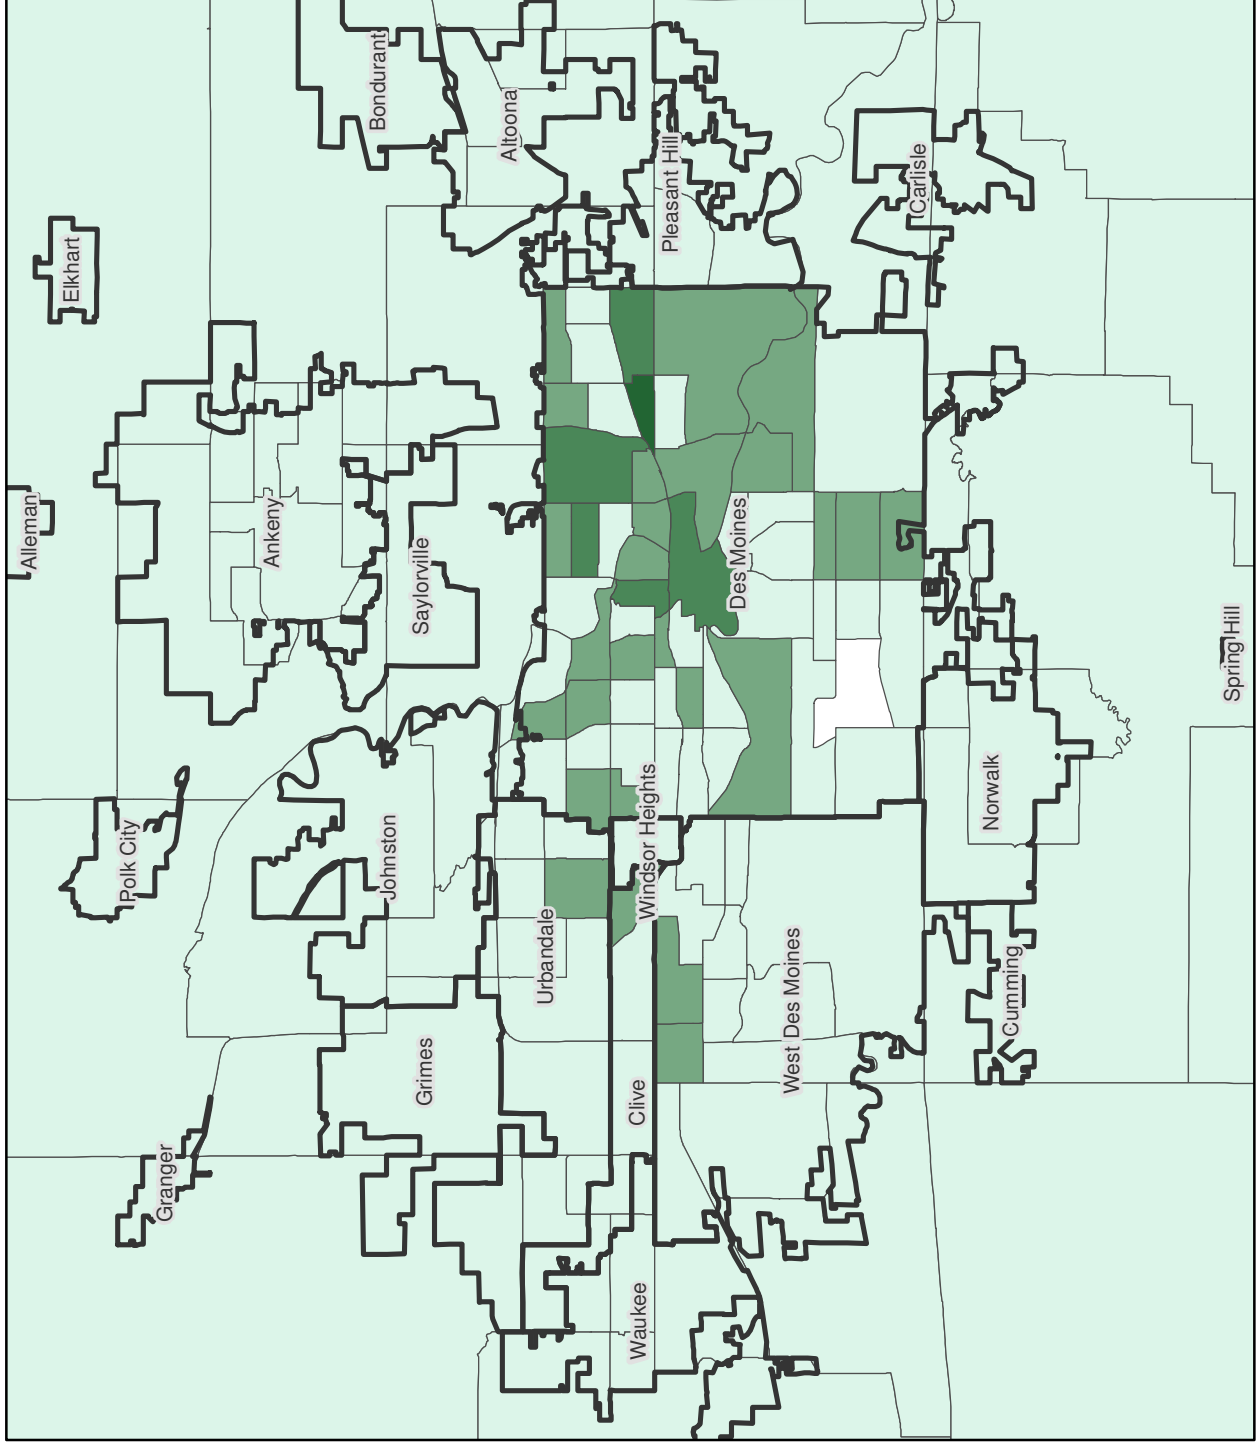

# 2010 Census Population Data: Percent Black or African American (alone)

## Legend

- Cities and Places
- Pct. Black/Af. Am. (alone)**
- < 5%
- 5.01% - 10%
- 10.01% - 20%
- 20.01% - 40%
- > 40%

Source: 2010 Census SF1

This map was originally created for the Des Moines Perspective blog, found at <http://dmerspective.com>